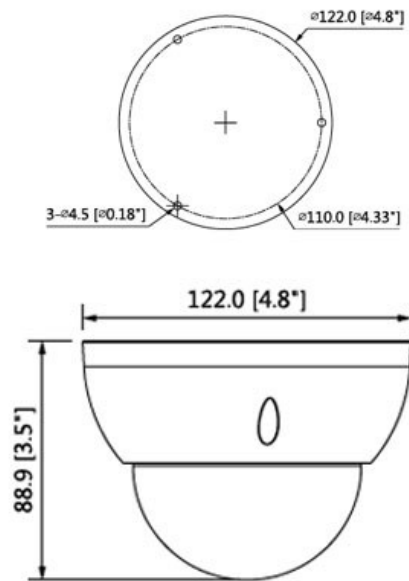

CP- UNC-VB21ZL3S-VMD

2 MP Full HD WDR IR Vandal Dome Camera - 30Mtr.

Main Features

- 1/2.8" 2MP PS CMOS Image Sensor
- Max. 25/30fps@2MP (1920×1080)
- H.265 and H.264 dual-stream encoding
- WDR(120dB), Day/Night (ICR), 3D-DNR, ROI, AWB, AGC, BLC
- 2.7~13.5mm motorized lens
- IR Range of 30 Mtrs, Smart IR, IP67, IK10, PoE
- Mobile Software: iCMOB, gCMOB
- CMS Software: KVMS Pro, vOptimus Pro

*Product casing and specifications are subject to change without prior notice

CP- UNC-VB21ZL3S-VMD

2 MP Full HD WDR IR Vandal Dome Camera - 30Mtr.

Feature

Image Sensor
Effective Pixels
Minimum Illumination
Shutter Speed
White Balance
Lens
Gain Control (AGC)
Video Compression
Back Light Compensation
S/N Ratio
Video Streaming
Resolution
Digital Zoom
Motion detection
Privacy Mask
ICR
ROI
Audio Input
Audio Output
Audio Compression
Alarm IN
Alarm Out
Bit Rate
Protocol
Ethernet
User Account
Smart Phone
IR
Micro SD
Operating Temperature

Specification

1/2.8" 2MP Progressive scan CMOS
1920(H) x 1080(V)
0.006Lux/F1.4(Color,1/3s,30IRE) 0.05Lux/F1.4(Color,1/30s,30IRE) 0Lux/F1.4(IR on)
Auto/Manual, 1/3(4)~1/100000s
Auto/Natural/Street Lamp/Outdoor/Manual
2.7mm~13.5mm motorized Lens
Auto/Manual
H.265+/H.265/H.264+/H.264
BLC / HLC / WDR(120dB)
More than 45dB
2MP (1 ~ 25/30fps) , D1/CIF(1 ~ 25/30fps)
1080P(1920x1080)/SXGA(1280x1024)/1.3M(1280x 960)/720P(1280x720)/D1
(704x576/704x480)/VGA(640x480)/CIF(352x288/352x240)
16x
Off / On (4 Zone, Rectangle)
Off / On (4 Area, Rectangle)
Auto (ICR)/Color/B/W
Off / On (4 Zone)
1Ch.
1Ch.
G.711A;G.711Mu;G.726;AAC
1 channel In: 5mA 5VDC
1 channel Out: 300mA 12VDC
H.265: 12K ~ 6400Kbps , H.264: 32K ~ 10240Kbps
HTTP;TCP;ARP;RTSP;RTP;UDP;RTCP;SMTP;FTP;DHCP;DNS;DDNS; PPPOE; IPv4/v6;SNMP; QoS;
UPnP; NTP; ONVIF, PSIA, CGI
RJ-45 (10/100Base-T)
20 Users
iPhone, iPad, Android Phone
IR Range of 30 Mtr. ,Smart IR
Micro SD, Max 128GB
-30°C~+60°C , Less than 95%RH

Dimension

Weight

Specification

DC12V, PoE (802.3af)

<8.3W

IP67 & IK10

φ122mm x 88.9mm

0.4Kg